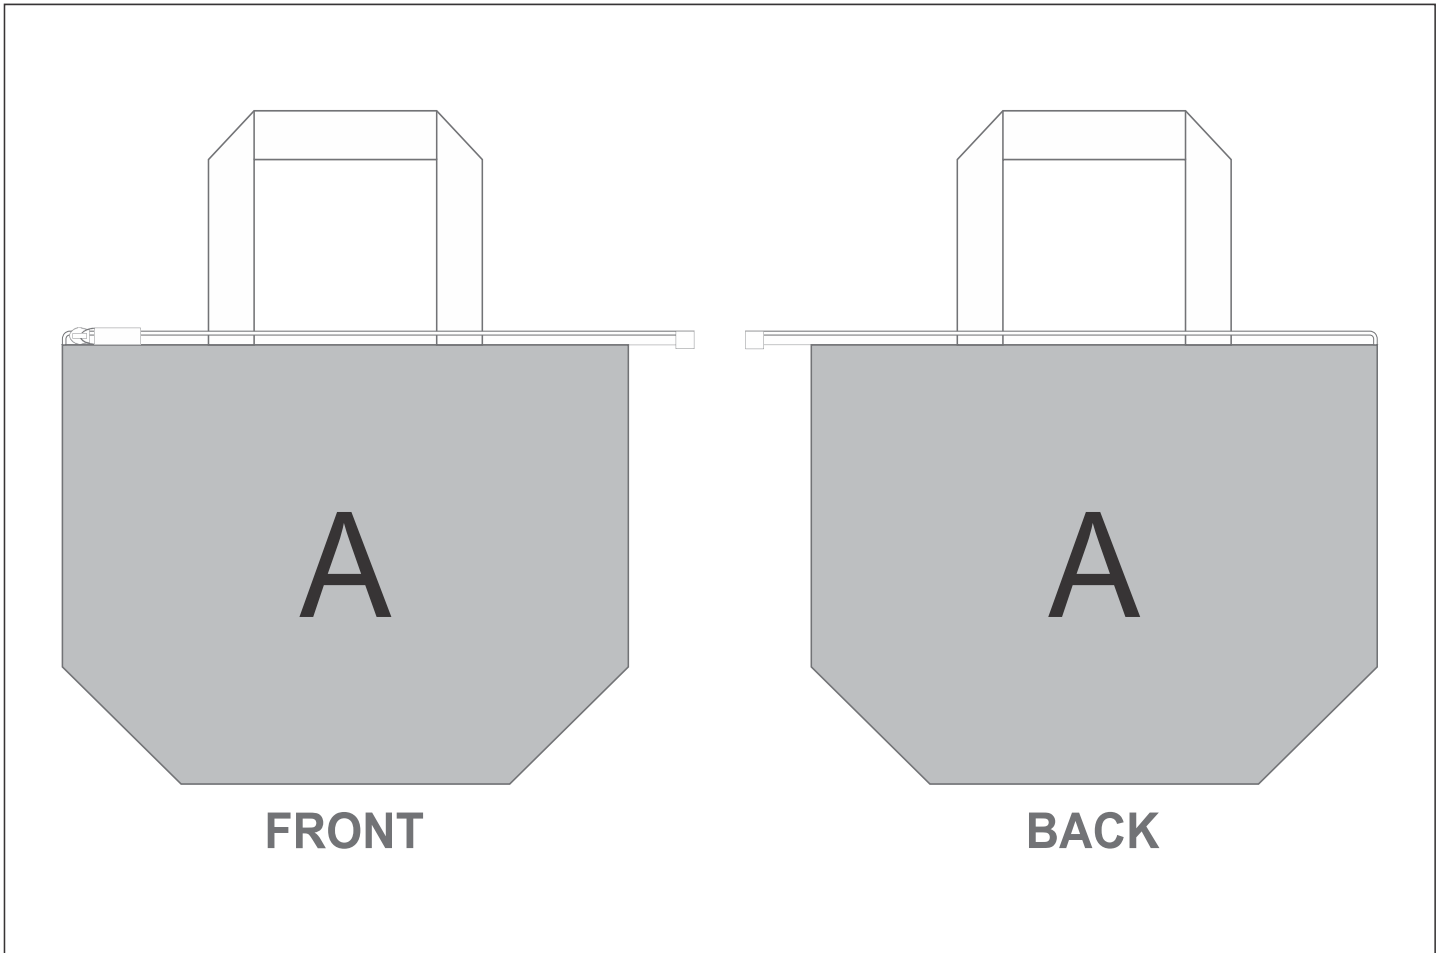

SG-HP-119-G

PPS Hoppla Sutherland Lunch Cooler

Need to know:

Includes 1-Position Sublimation (setup fees apply)

- Please Note: We cannot guarantee 100% logo Alignment on all Brandable Panels.

Branding Options:

Position	Branding Method (Branding Code)	No. of Colours	Dimension
A	Custom Sublimation A (CPSUB-A)	Full Colour	359mm wide x 619mm high